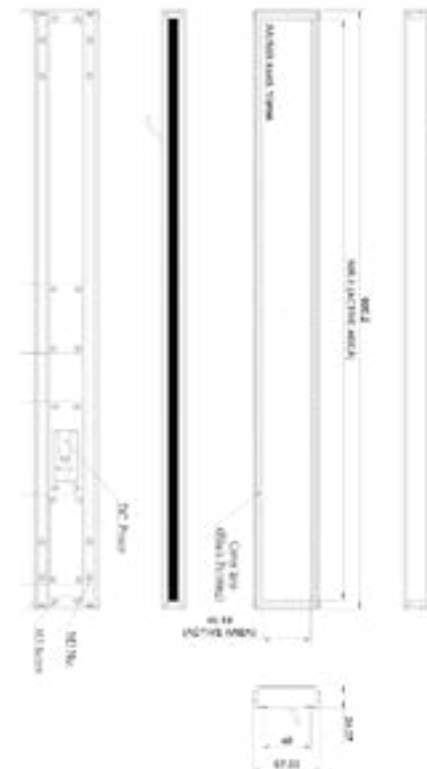

VUSION Engage 06001

Technical Details

Dimensions (mm)	603,2 x 67,5 x 34,6
Weight (kg)	1.06
Display Technology	TFT-LCD display screen
Active display area (mm)	585,6 x 48.2
Resolution (pixels)	1920 x 158
Pixel Colors	16.7M (8-bit) with 73% NTSC (CIE1931)
Viewing Angle	Nearly 180°C
Video formats supported	mp4
Image formats supported	png / jpeg
Input power (V)	12

Operating temperature	+10 °C to +30 °C
Storage (gb)	6
Memory (gb)	1
Cover Plate	Replaceable
Connectivity	WIFI 2.4GHz or 5Ghz Bluetooth 4.0 POE or POE+ (Optional)
Services	Cloud support, remote monitoring & firmware update
Regulatory	FCC, IC, CE

Technical Drawing