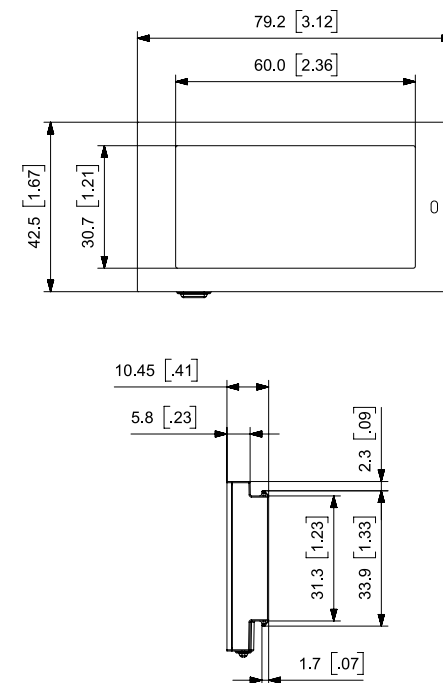

NEWTON PRO 2.6 INCH

Technical Details

Dimensions (mm)	79.2 x 42.5 x 10.45
Active display area (mm)	60.0 x 30.7
Resolution (pixel)	360 x 184
Pixel density	152 dpi
Display technology	Full graphic E-ink display
Bezel Color	Grey / White / Black / Customizable Colors
Pixel Color	BWRY (Black, White, Red, Yellow)
Viewing angle	Nearly 180°
Usable pages	Up to 7 pages
Operating temperature	0°C to 40°C

Technical Drawing

NEWTON PRO 2.6 INCH

e-shelf-labels | S&K Solutions GmbH

Sailerwöhr 16 | 94032 Passau
+49 (0) 851 / 2009 30 30

info@e-shelf-labels.com
www.e-shelf-labels.com

a brand of 
solutions