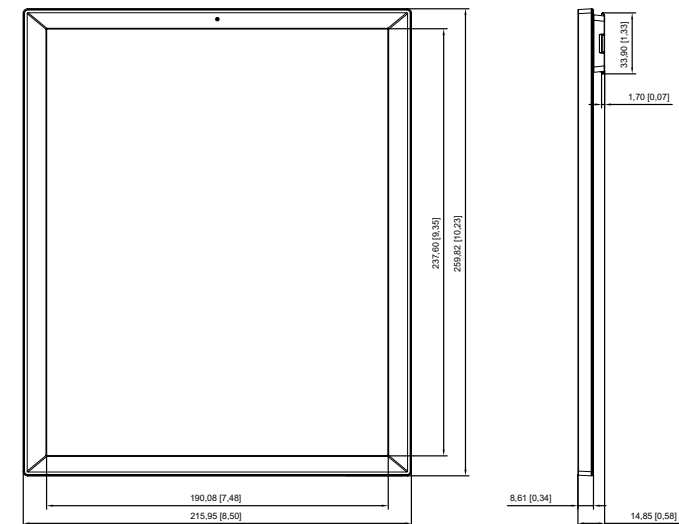

# NEWTON CORE 12.2 INCH

## Technical Details

Dimensions (mm)	215.95 X 259.82 X 14.85
Active display area (mm)	190.08 X 237.6
Resolution (pixel)	768 X 960
Pixel density	102 dpi
Display technology	Full graphic E-ink display
Bezel Color	Grey / White / Black / Customizable Colors
Pixel Color	BWR (Black, White, Red) or BWRY (Black, White, Red, Yellow)
Viewing angle	Nearly 180°
Usable pages	Up to 7 pages
Operating temperature	0°C to 40°C

## Technical Drawing